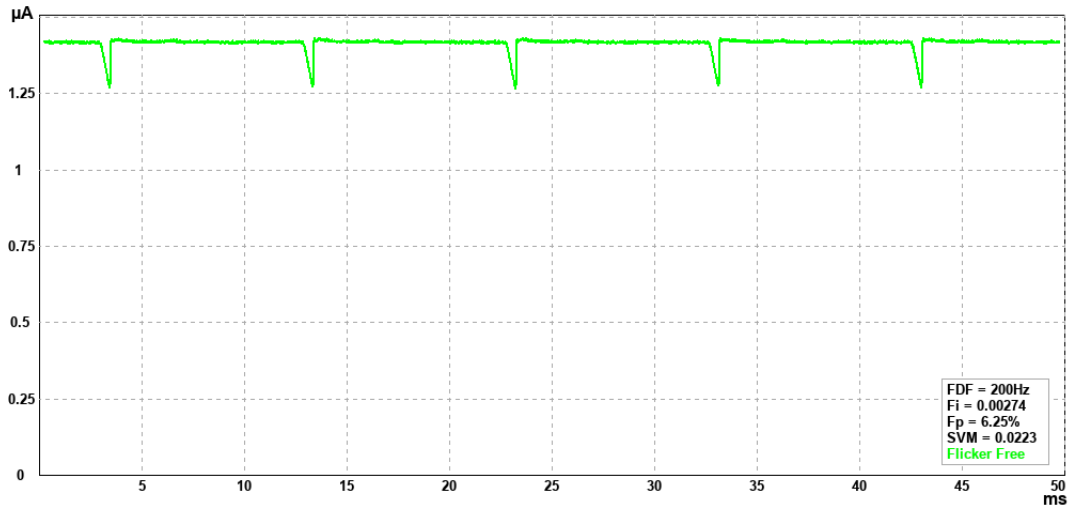

GL SpectroSoft Report
Lighting Research & Measurement Center

Measurement name: *B3838_F_20231113_M_S*
Measurement time: *2023-11-13T09:09:07*
Report time: *2023-12-08*
Device: *GL SPECTIS 1.0 Touch + Flicker*
Sensor Temperature: *29.72°C*

Client name: *LED line LITE*
Model name: *Żarówka LED E14 6W 2700K 720lm
220-240V FILAMENT C35 ŚWIECZKA*
Item No: *202207*
Serial No.: *24305*
Made by: *Radosław Kośnik*

Flicker

Flicker	200 Hz
Flicker index	0.002743
Flicker percent	6.25 %
SVM	0.0223

Flicker chart