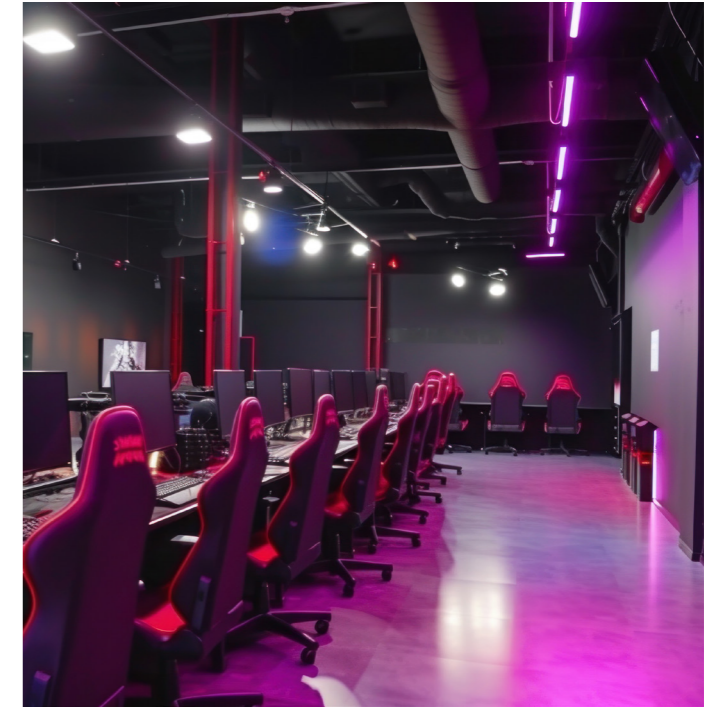

A full RGB colour palette combined with a dedicated 4000K white channel, ensuring truly white light. Ideal for dynamic, creative indoor and outdoor lighting installations.

A UNIQUE EFFECT FOR YOUR SPACE

APPLICATIONS

SPA & WELLNESS

HORECA

STUDIOS & ADVERTISING

GAMING

INTERIOR ARCHITECTURE

CEILING

OUTDOOR ARCHITECTURE