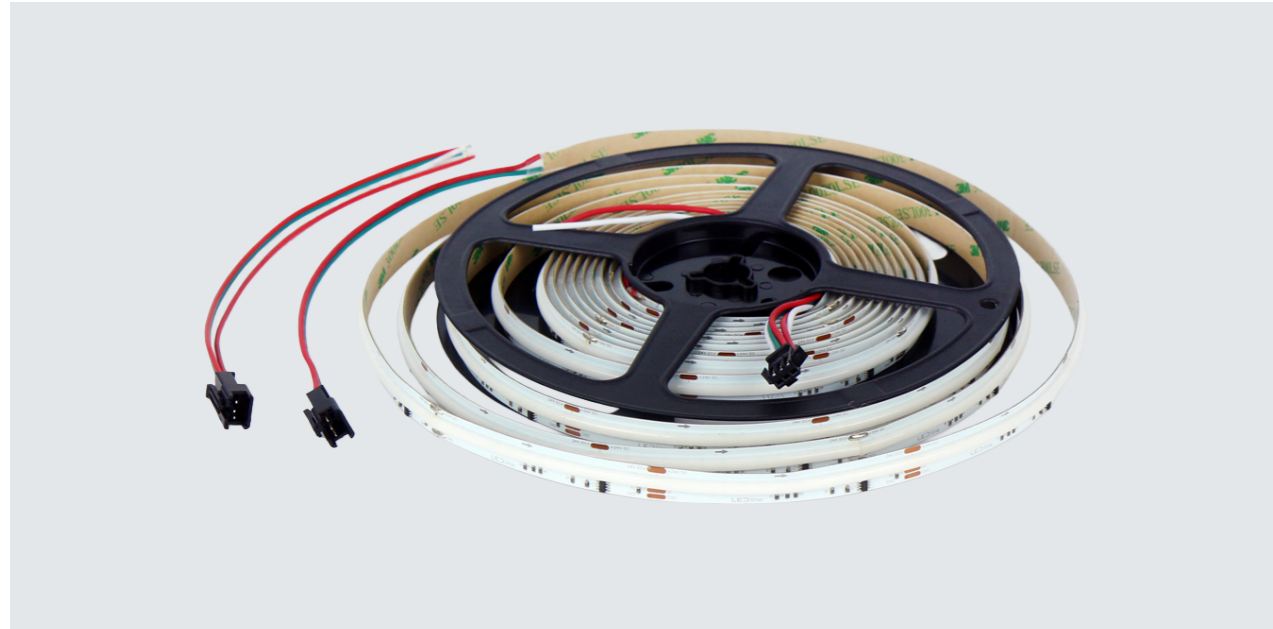

LEDline

LEDline

24VDC+ +24VDC

24VDC+ +24VDC

24VDC+ +24VDC

LEDline

LEDline

LEDline

LED STRIPS DIGITAL SPI

CECHY GŁÓWNE

- ▶ Perfectly uniform COB line of light
- ▶ Dynamic animations and digital SPI control
- ▶ Addressable LED sections and "flowing light" effect
- ▶ Stable 24V architecture with no voltage drop
- ▶ Up to 784 LEDs/m – no visible light points
- ▶ RGBW + dedicated 4000K white in a single product
- ▶ Available in IP20 and waterproof IP66 versions
- ▶ Capability to create advanced lighting scenes

EFFICACY 78 lm/W

Power [W/m]:
10, 21

Luminous flux [lm/m]:
350, 780

Beam angle (°):
180

Colour temperature [K]:
4000 RGB RGBW

Lifetime [h]:
L70B50 - 50.000

WATCH ON **YOUTUBE**

TECHNOLOGY THAT REDEFINES STANDARDS

HIGH LED DENSITY

Our COB strips feature from 360 up to 784 LEDs per metre in the most advanced version. This ensures a perfectly continuous line of light with no visible light points.

IP20

INTERIORS

IP66

WET AND
OUTDOOR AREAS