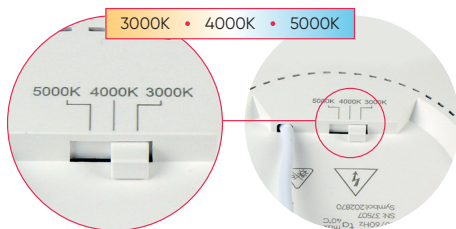

What distinguishes EASY FIX PRO panels?

Customizing the installation to suit individual needs

The panel can be adapted to different types of mounting – surface or flush-mounted – which provides flexibility in installation, depending on specific needs and installation conditions.

Adjustable mounting rail gives you the opportunity to adjust the panel to existing openings.

- You will mount the 6W panel in holes with a diameter of 55 – 90 mm,
- 12W panel corresponds to holes 60 – 135 mm,
- 18W panel fits holes 60 – 185mm,
- 24W panel – 60 – 260mm.

This makes it a truly versatile solution and allows you to enjoy perfectly matched lighting without having to carry out adaptation work. Importantly, the installation process is very simple at the same time – it does not require the use of any specialized tools, thanks to which it saves time and eliminates the risk occurrence of difficulties.