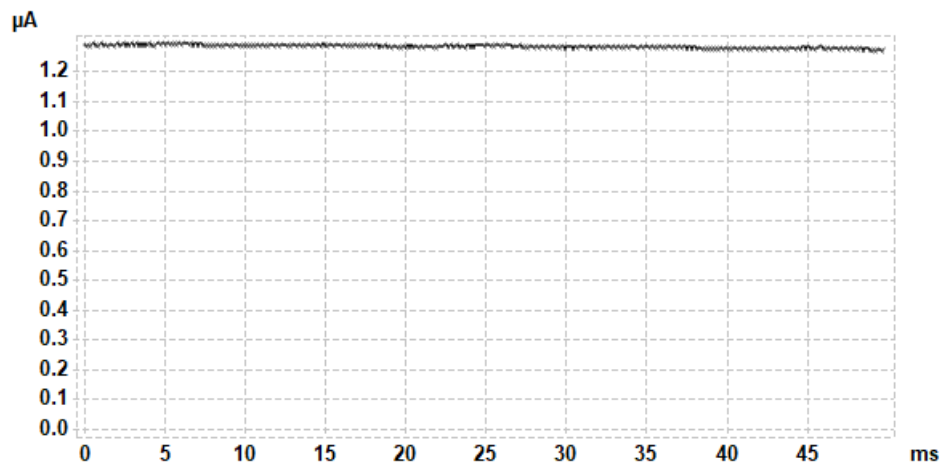

GL SpectroSoft Report
Lighting Research & Measurement Center

Measurement name: 2019-06-19T09:11:08
Measurement time: 2019-06-19 09:11:08
Report time: 2019-06-19 11:07:11

Client name: LED line[®]
Model name: EasyFix 24W 4000K Kwadrat
Item No: 249488
Serial No.: 48312
Made by: Radosław Kośnik

Flicker

Flicker	100,14 Hz
Flicker index	0,005131
Flicker percent	2,30 %
SVM	0,0058

Flicker chart

FFT chart