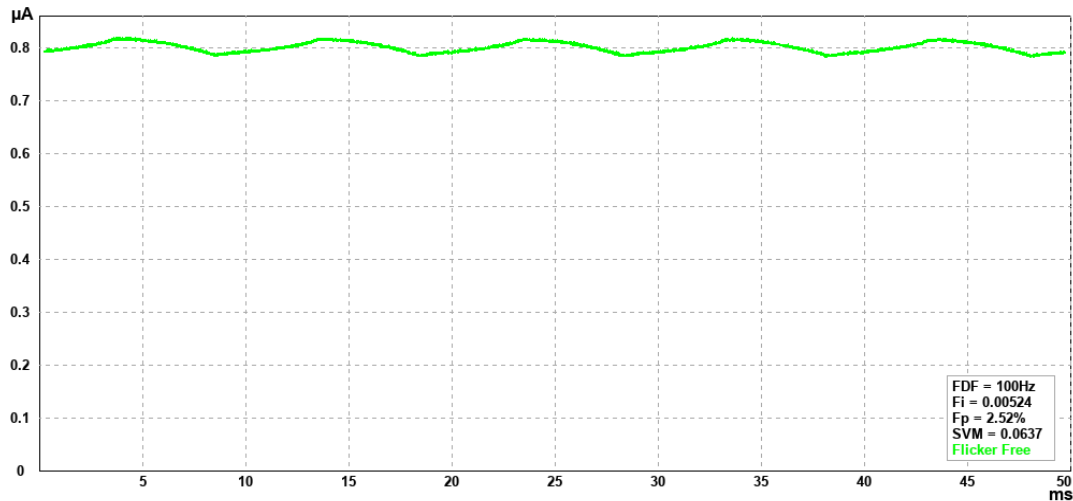

GL SpectroSoft Report Lighting Research & Measurement Center

Measurement name: *B4076_F_20240222_M_S*
Measurement time: *2024-02-22T08:54:20*
Report time: *2024-02-28*
Device: *GL SPECTIS 1.0 Touch + Flicker*
Sensor Temperature: *32.24°C*

Client name: *LED line LITE*
Model name: *Downlight EASY FIX PRO 6W 540lm
CCT 3000-5000K okrągły*
Item No: *202825*
Serial No.: *37507*
Made by: *Radosław Kośnik*

Flicker

Flicker	100 Hz
Flicker index	0.005241
Flicker percent	2.52 %
SVM	0.0637

Flicker chart