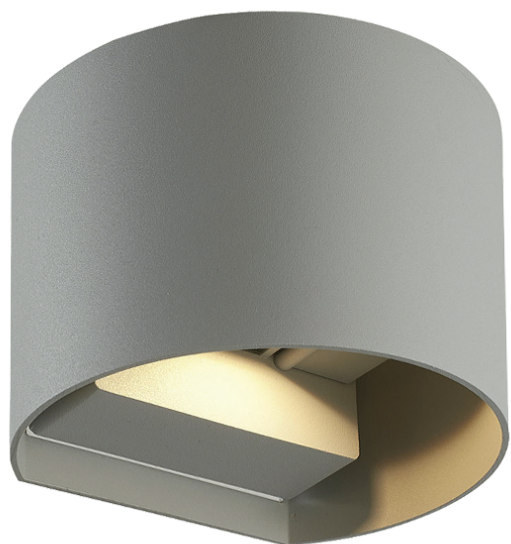

LED line
LITE

CILINDER
OUTDOOR WALL LAMP

CYLINDER

Product reference: 475510, 475527, 475534, 475541, 475558, 475565.

Outdoor Wall Sconce CYLINDER - Elegance and Functionality in an Aluminum Setting.

We are proud to present the CYLINDER Wall Sconce in its new aluminum housing. This change brings numerous advantages that will make your outdoor lighting even more exceptional.

The aluminum casing is not just a matter of aesthetics but, above all, solidity and durability. The fixture's body is highly resistant to all kinds of mechanical damage, ensuring long-lasting use. Furthermore, thanks to its robust construction, the aluminum casing is also perfectly suited to challenging weather conditions, guaranteeing the reliability of the lighting regardless of the weather. This makes the CYLINDER sconce provide not only elegance but also reliability and durability for many years.

Flexible Lighting:

The CYLINDER offers full flexibility in setting the angle of illumination from a few degrees up to an impressive 120 degrees. The light output can be adjusted both upwards and downwards, enabling you to tailor the lighting to your specific requirements.

Innovative Design:

The CYLINDER is a sconce that combines timeless design with a modern approach to outdoor lighting. Its broad flexibility in lighting arrangement allows you to adjust the light to your space's needs, whether it's a private building, a walkway, or a shared area in an elegant residential complex.