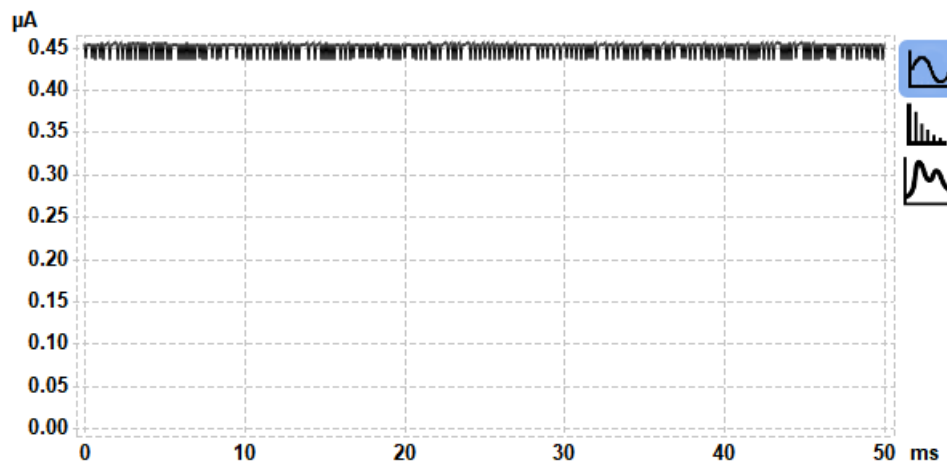

GL SpectroSoft Report
Lighting Research & Measurement Center

Measurement name: 2019-03-04T10:55:18
Measurement time: 2019-03-04 10:55:18
Report time: 2019-03-04 13:46:04

Client name: LED line®
Model name: Pane DIORA 15-36W 4000K
Item No: 244193
Serial No.: 51712
Made by: Radosław Kośnik

Flicker

Flicker	99,80 Hz
Flicker index	0,00594
Flicker percent	2,52 %

Flicker chart