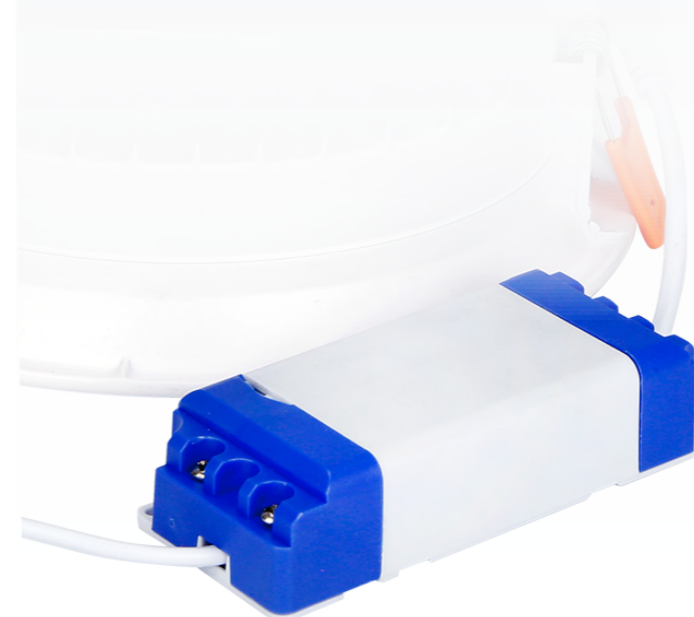

The downlight features an external driver, making installation easier and allowing for servicing without the need to remove the luminaire.

The standard driver can be replaced with a version compatible with dimming or smart control systems, such as DALI-2, enabling easy adaptation of the fixture to specific project requirements.