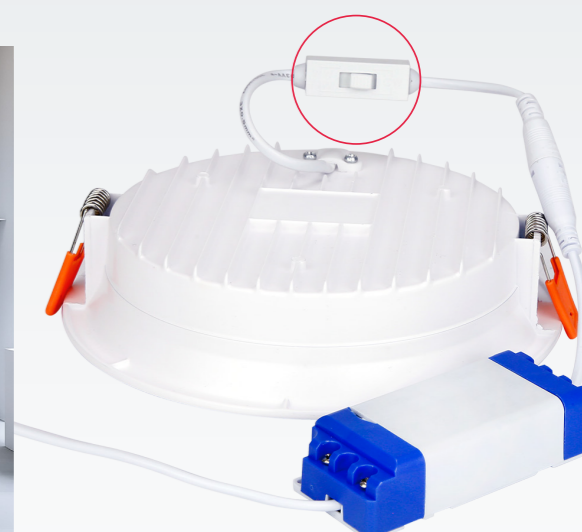

The downlight features an external driver, making installation easier and allowing for servicing without the need to remove the luminaire.

The standard driver can be replaced with a version compatible with dimming or smart control systems, such as DALI-2, enabling easy adaptation of the fixture to specific project requirements.