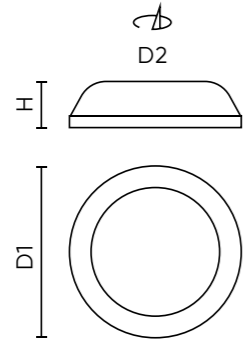

110°

Downlight CALMOS IP54 PRIME 3CCT

SYMBOL	[W]	☞ [°]	☉ [K]	☀ [lm]	D1xD2xH [mm]	EEI
227347	18	110	3000-4000-6500 (CCT)	2100	Ø145 x 130 x 40	A E
227354	24	110	3000-4000-6500 (CCT)	2800	Ø175 x 165 x 40