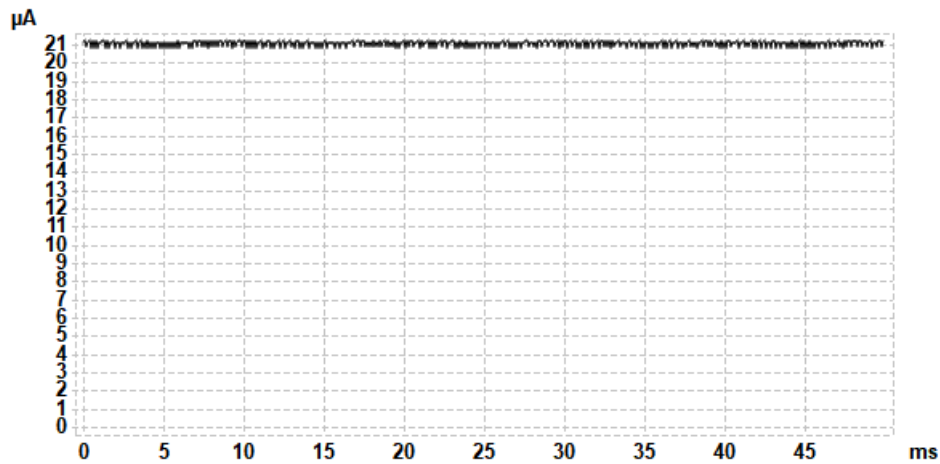

GL SpectroSoft Report
Lighting Research & Measurement Center

Measurement name: 2019-09-26T13:54:17
Measurement time: 2019-09-26 13:54:17
Report time: 2019-09-26 15:56:47

Client name: LED line[®]
Model name: E27 25W 2500LM 2700K A95
Item No: 242403
Serial No.: 12903
Made by: Radosław Kośnik

Flicker

Flicker	100,06 Hz
Flicker index	0,001796
Flicker percent	0,99 %
SVM	0,0042

Flicker chart

FFT chart