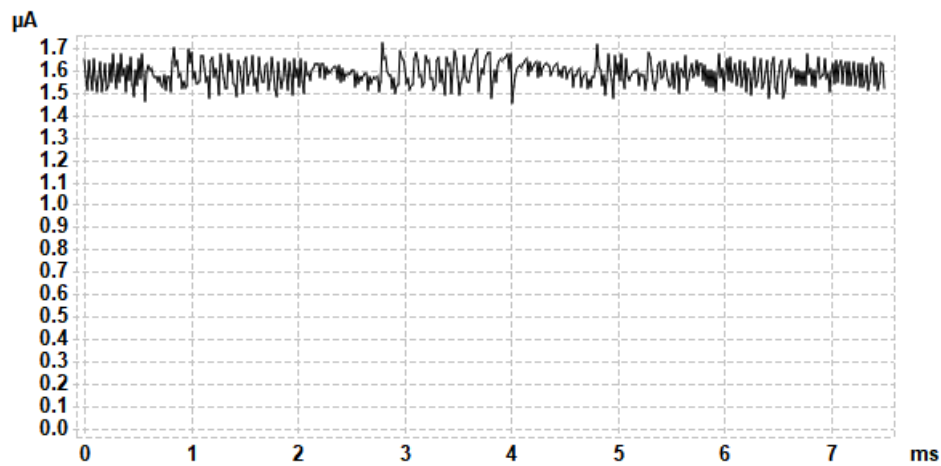

GL SpectroSoft Report
Lighting Research & Measurement Center

Measurement name: 2019-12-17T13:33:25
Measurement time: 2019-12-17 13:33:25
Report time: 2019-12-17 14:49:08

Client name: LED line®
Model name: E14 F35 4W 488lm 2700K
Item No: 249082
Serial No.: 21604
Made by: Radosław Kośnik

Flicker

Flicker	665,06 Hz
Flicker index	0,012
Flicker percent	8,67 %
SVM	0,0081

Flicker chart