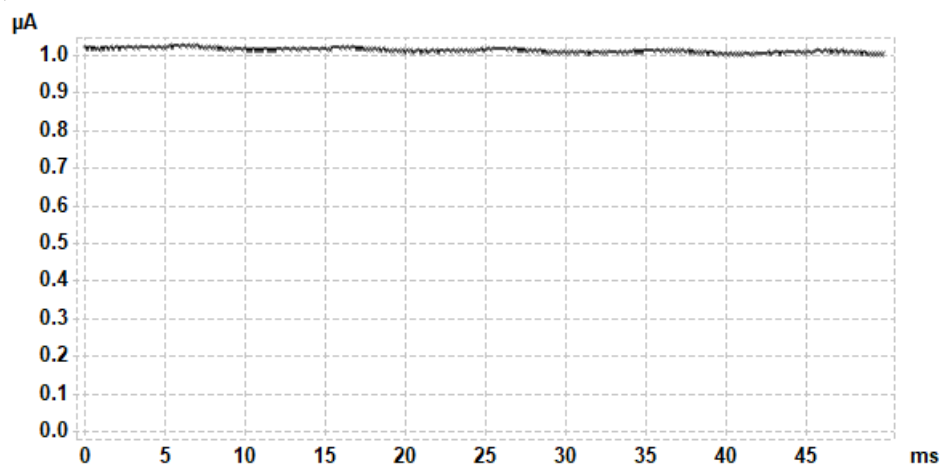

GL SpectroSoft Report
Lighting Research & Measurement Center

Measurement name: 2019-06-19T08:54:39
Measurement time: 2019-06-19 08:54:39
Report time: 2019-06-19 10:58:00

Client name: LED line[®]
Model name: EasyFix 24W 4000K
Item No: 248849
Serial No.: 48312
Made by: Radosław Kośnik

Flicker

Flicker	100,04 Hz
Flicker index	0,002662
Flicker percent	1,85 %
SVM	0,014

Flicker chart

FFT chart