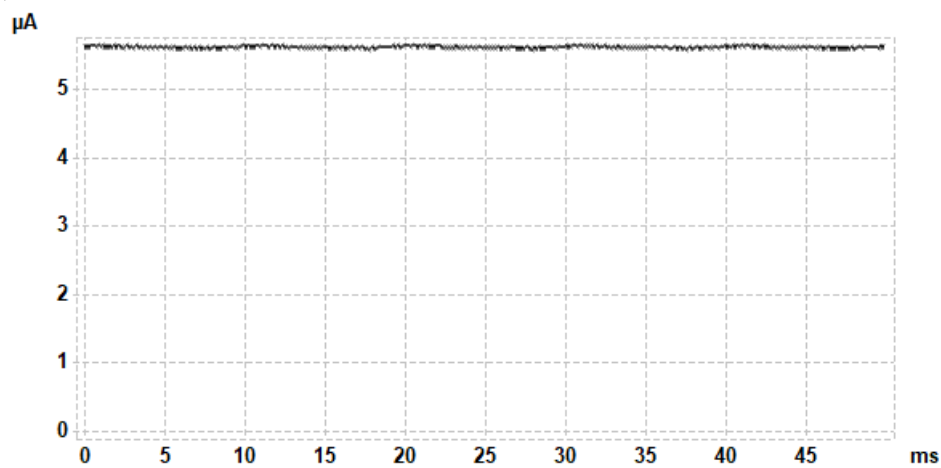

GL SpectroSoft Report  
Lighting Research & Measurement Center

Measurement name: 2019-08-08T13:04:30  
Measurement time: 2019-08-08 13:04:30  
Report time: 2019-08-08 13:05:02

Client name: LED line<sup>®</sup>  
Model name: Ceramic E14 C37 9W 992lm 4000K  
Item No: 248627  
Serial No.: 12903  
Made by: Radosław Kośnik

**Flicker**

Flicker	100,04 Hz
Flicker index	0,00101
Flicker percent	0,67 %
SVM	0,0092

**Flicker chart**

**FFT chart**