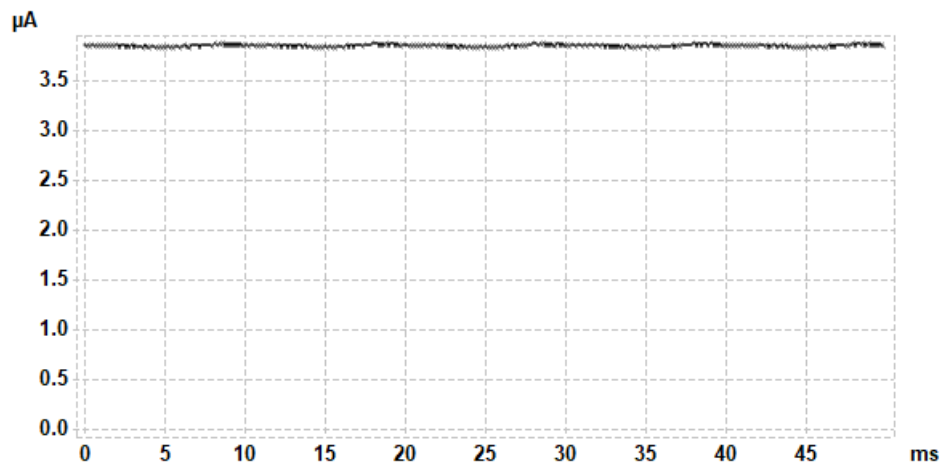

GL SpectroSoft Report  
Lighting Research & Measurement Center

Measurement name: 2019-08-08T14:45:47  
Measurement time: 2019-08-08 14:45:47  
Report time: 2019-08-08 14:46:23

Client name: LED line<sup>®</sup>  
Model name: Ceramic E14 C37 5W 425lm 2700K  
Item No: 242625  
Serial No.: 12903  
Made by: Radosław Kośnik

**Flicker**

Flicker	100,06 Hz
Flicker index	0,001166
Flicker percent	0,74 %
SVM	0,012

**Flicker chart**

**FFT chart**