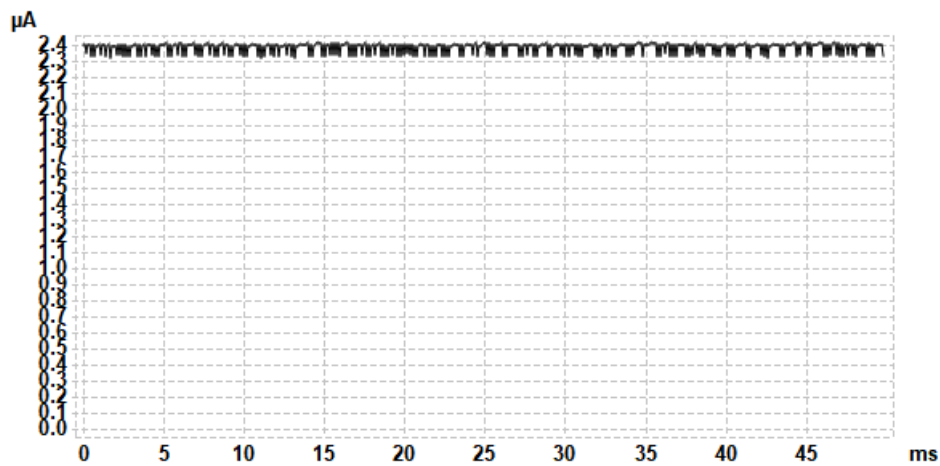

GL SpectroSoft Report
Lighting Research & Measurement Center

Measurement name: 2000-01-03T16:43:50
Measurement time: 2000-01-03 16:43:50
Report time: 2019-08-19 13:18:09

Client name: LED line®
Model name: GU11 3W 255lm 4000K
Item No: 248115
Serial No.: 12903
Made by: Radosław Kośnik

Flicker

Flicker	100,15 Hz
Flicker index	0,0045
Flicker percent	1,87 %
SVM	0,0053

Flicker chart