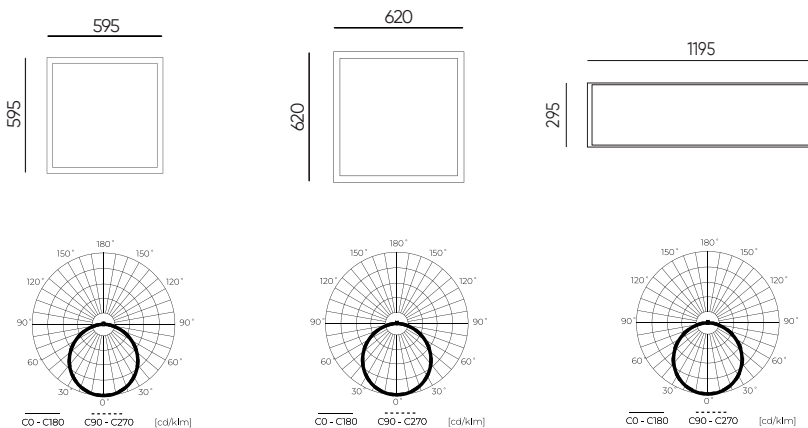

BACKLIT 2in1 panel models available:

205604	Panel Backlit 2in1 40W 4000K 4000lm 620x620 black
205598	Panel Backlit 2in1 40W 4000K 4000lm 620x620 white
203938	Panel Backlit 2in1 40W 4000K 4000lm 595x595 black
203921	Panel Backlit 2in1 40W 4000K 4000lm 595x595 white
203952	Panel Backlit 2in1 40W 4000K 4000lm 295x1195 black
203945	Panel Backlit 2in1 40W 4000K 4000lm 295x1195 white