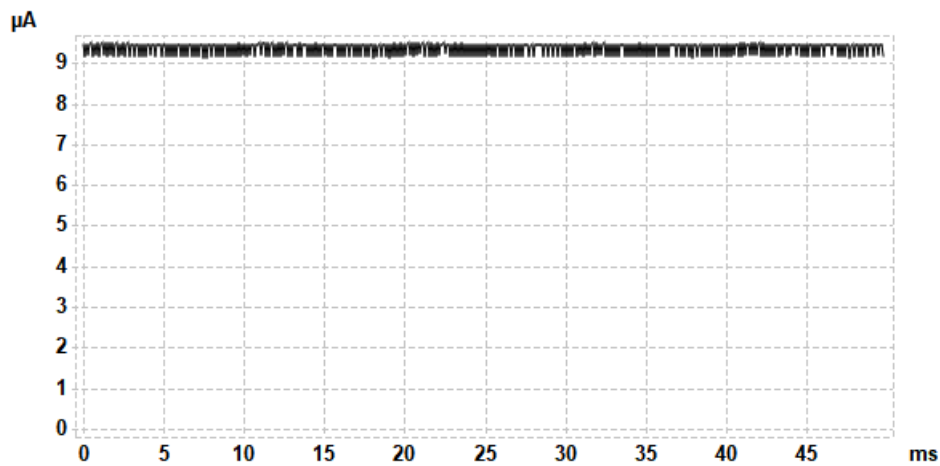

GL SpectroSoft Report
Lighting Research & Measurement Center

Measurement name: 2000-01-02T15:18:19
Measurement time: 2000-01-02 15:18:19
Report time: 2019-08-19 13:30:20

Client name: LED line[®]
Model name: GU10 10 10000lm 2700K
Item No: 248580
Serial No.: 12903
Made by: Radosław Kośnik

Flicker

Flicker	100,23 Hz
Flicker index	0,004484
Flicker percent	1,85 %
SVM	0,0039

Flicker chart

FFT chart