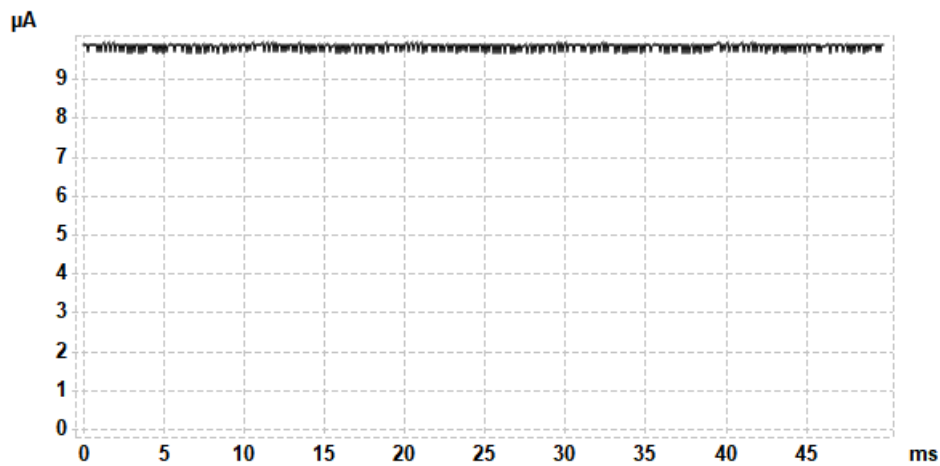

GL SpectroSoft Report  
Lighting Research & Measurement Center

Measurement name: 2019-06-04T13:16:44  
Measurement time: 2019-06-04 13:16:44  
Report time: 2019-06-06 14:49:14

Client name: LED line®  
Model name: GU10 10W 1000lm 4000K  
Item No: 248597  
Serial No.: 12903  
Made by: Radosław Kośnik

**Flicker**

Flicker	100,13 Hz
Flicker index	0,002824
Flicker percent	1,35 %
SVM	0,0042

**Flicker chart**

**FFT chart**