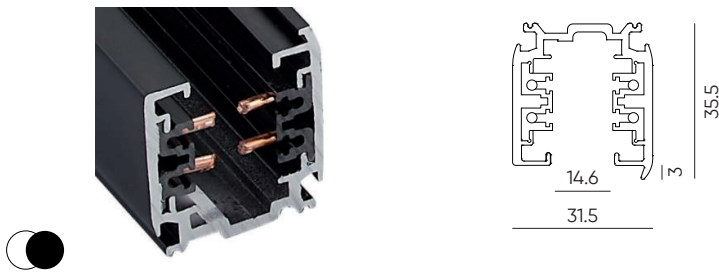

SYMBOL	NAME	LENGTH
210592	3-Circuit rail LUMICANTO 3m black	3m
210561	3-Circuit rail LUMICANTO 3m white	3m
210585	3-Circuit rail LUMICANTO 2m black	2m
210554	3-Circuit rail LUMICANTO 2m white	2m
210578	3-Circuit rail LUMICANTO 1m black	1m
210547	3-Circuit rail LUMICANTO 1m white	1m