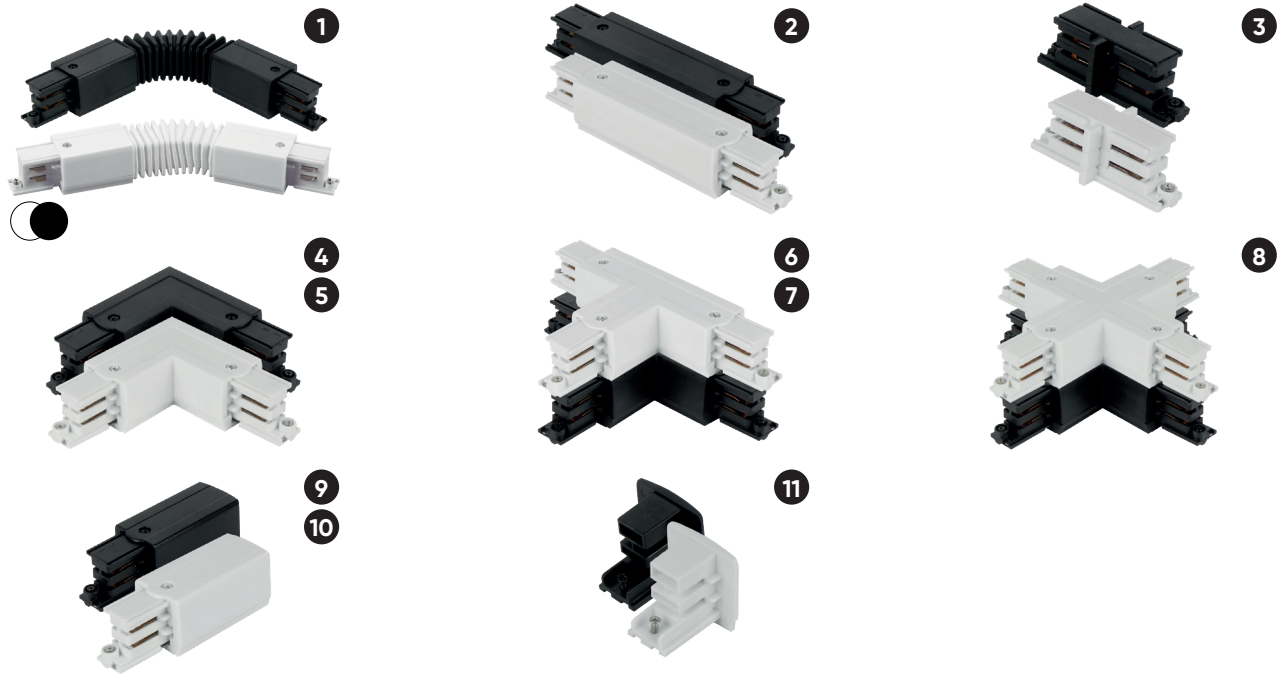

Connectors LUMICANTO

SYMBOL	NAME	TYPE	POWER CONNECTION
1	210783 Flexible Connector for LUMICANTO track white	flexible	NO
	210790 Flexible Connector for LUMICANTO track black	flexible	NO
2	210622 I Connector for LUMICANTO track white	I	YES
	210639 I Connector for LUMICANTO track black	I	YES
3	210608 Mini I Connector for LUMICANTO track white	I	NO
	210615 Mini I Connector for LUMICANTO track black	I	NO
4	210646 Left L Connector for LUMICANTO track white	L	YES
	210653 Left L Connector for LUMICANTO track black	L	YES
5	210707 Right L Connector for LUMICANTO track white	L	YES
	210714 Right L Connector for LUMICANTO track black	L	YES
6	210677 Left T Connector for LUMICANTO track white	T	YES
	210660 Left T Connector for LUMICANTO track black	T	YES
7	210721 Right T Connector for LUMICANTO track white	T	YES
	210738 Right T Connector for LUMICANTO track black	T	YES
8	210684 X Connector for LUMICANTO track white	X	YES
	210691 X Connector for LUMICANTO track black	X	YES
9	210769 Left Power Supply Connector for LUMICANTO track white	end feed	YES
	210776 Left Power Supply Connector for LUMICANTO track black	end feed	YES
10	210745 Right Power Supply Connector for LUMICANTO track white	end feed	YES
	210752 Right Power Supply Connector for LUMICANTO track black	end feed	YES
11	210813 End Cap for LUMICANTO track white	end cap	NO
	210806 End Cap for LUMICANTO track black	end cap	NO