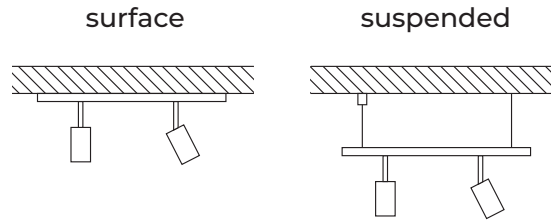

INSTALLATION

AVAILABLE ACCESSORIES

3-Circuit rail LUMICANTO