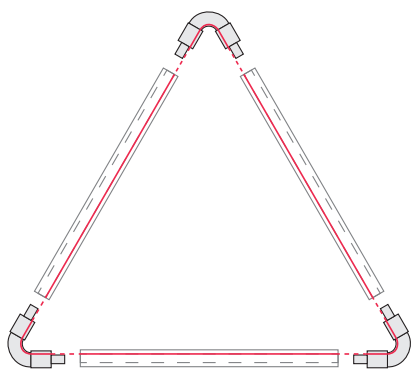

Create shapes without limits

With a wide range of connectors, LUMICANTO allows you to create stunning installations in various spaces — from the simplest to the most complex and elaborate. It's the perfect lighting solution for creating innovative designs. The only limit is your own imagination!