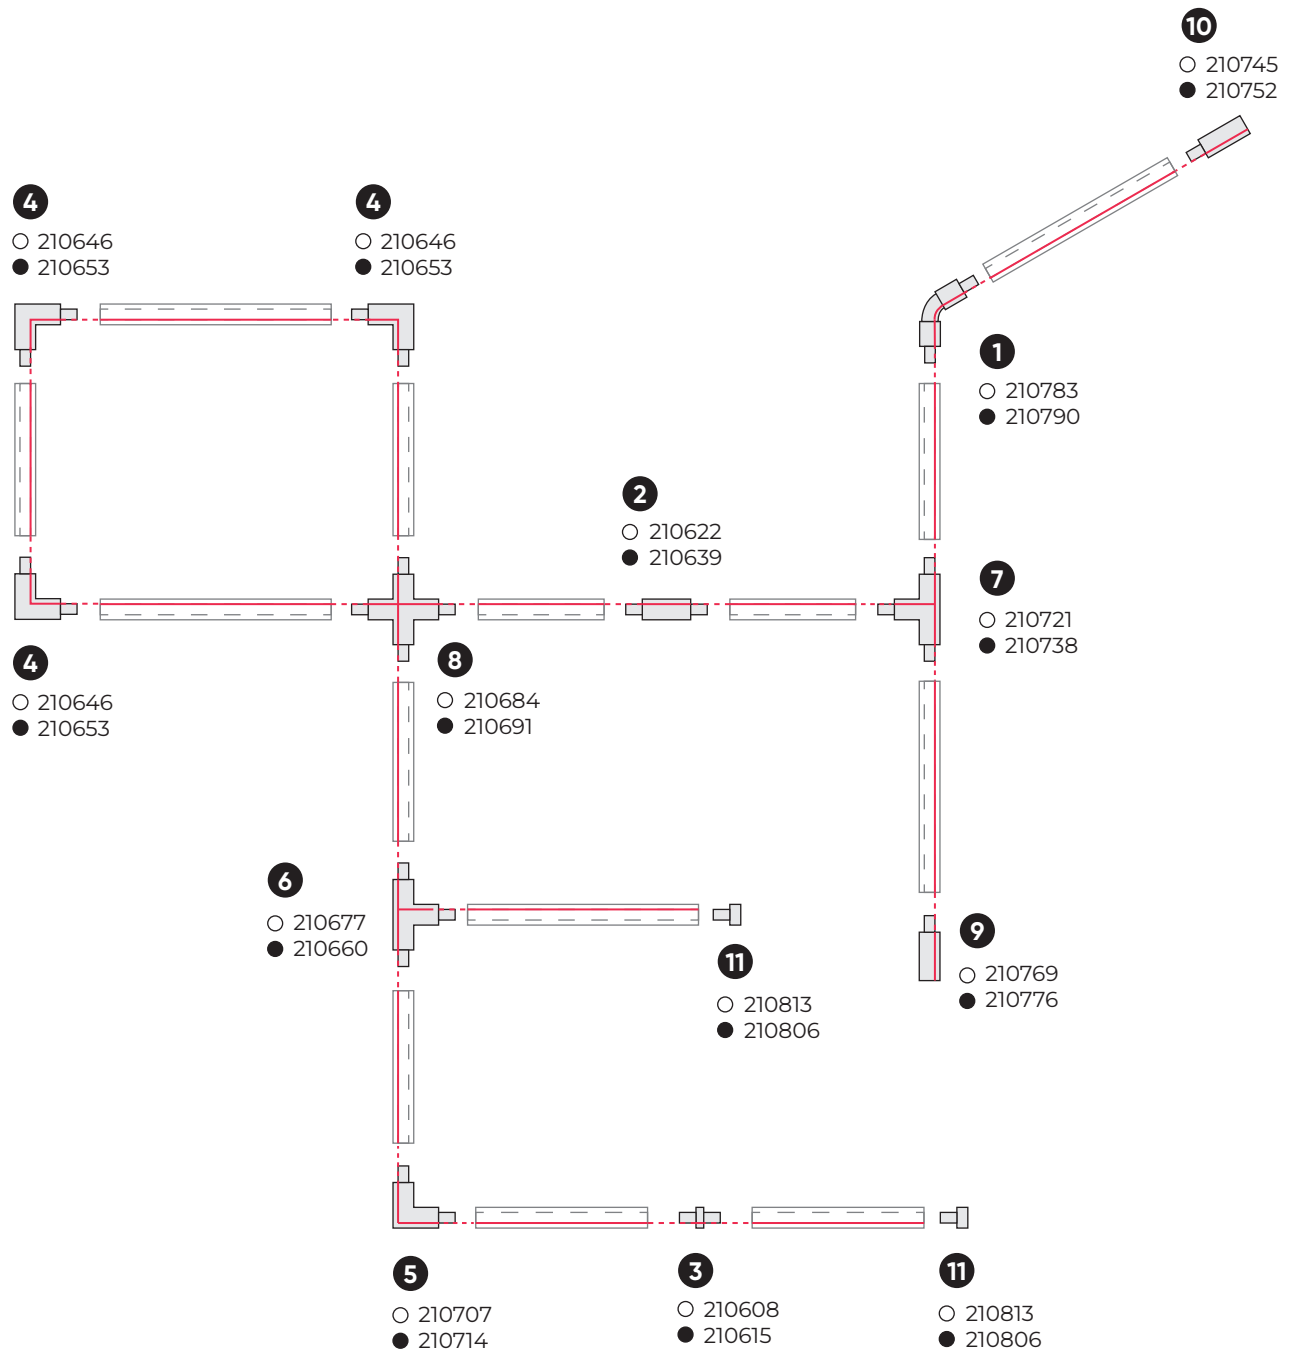

**Track light LUMICANTO GU10**

LED line PRIME

SYMBOL	NAME	MOUNTING TYPE	LIGHTING SOURCE	POWER	MATERIAL
210905	Track light LUMICANTO GU10 white	track	GU10	max. 50W	aluminium
210899	Track light LUMICANTO GU10 black	track	GU10	max. 50W	aluminium

## Connectors LUMICANTO

SYMBOL	NAME	TYPE	POWER CONNECTION
1	210783 Flexible Connector for LUMICANTO track white	flexible	NO
	210790 Flexible Connector for LUMICANTO track black	flexible	NO
2	210622 I Connector for LUMICANTO track white	I	YES
	210639 I Connector for LUMICANTO track black	I	YES
3	210608 Mini I Connector for LUMICANTO track white	I	NO
	210615 Mini I Connector for LUMICANTO track black	I	NO
4	210646 Left L Connector for LUMICANTO track white	L	YES
	210653 Left L Connector for LUMICANTO track black	L	YES
5	210707 Right L Connector for LUMICANTO track white	L	YES
	210714 Right L Connector for LUMICANTO track black	L	YES
6	210677 Left T Connector for LUMICANTO track white	T	YES
	210660 Left T Connector for LUMICANTO track black	T	YES
7	210721 Right T Connector for LUMICANTO track white	T	YES
	210738 Right T Connector for LUMICANTO track black	T	YES
8	210684 X Connector for LUMICANTO track white	X	YES
	210691 X Connector for LUMICANTO track black	X	YES
9	210769 Left Power Supply Connector for LUMICANTO track white	end feed	YES
	210776 Left Power Supply Connector for LUMICANTO track black	end feed	YES
10	210745 Right Power Supply Connector for LUMICANTO track white	end feed	YES
	210752 Right Power Supply Connector for LUMICANTO track black	end feed	YES
11	210813 End Cap for LUMICANTO track white	end cap	NO
	210806 End Cap for LUMICANTO track black	end cap	NO

## Rail connection diagram

 LUMICANTO three-phase rail  
protective (PE) wire

○ white version

● black version

 connector

 left connector

 right connector