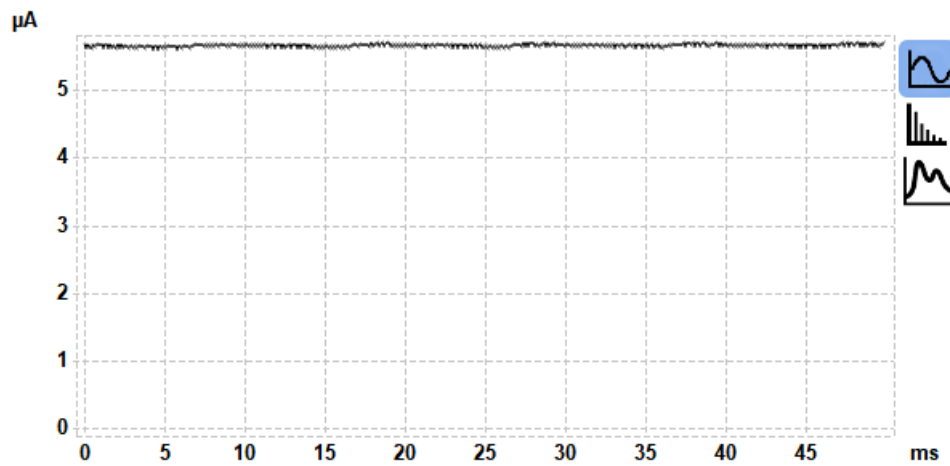

GL SpectroSoft Report  
Lighting Research & Measurement Center

Measurement name: 2019-02-14T09:51:15

Client name: LED line<sup>®</sup>

Measurement time: 2019-02-14 09:51:15

Model name: E14 C37 5W 425lm 4000K

Report time: 2019-02-14 11:06:41

Item No: 247002

Serial No.: 38410

Made by: Radosław Kośnik

**Flicker**

Flicker	100,08 Hz
Flicker index	0,001075
Flicker percent	0,83 %

**Flicker chart**

**FFT chart**