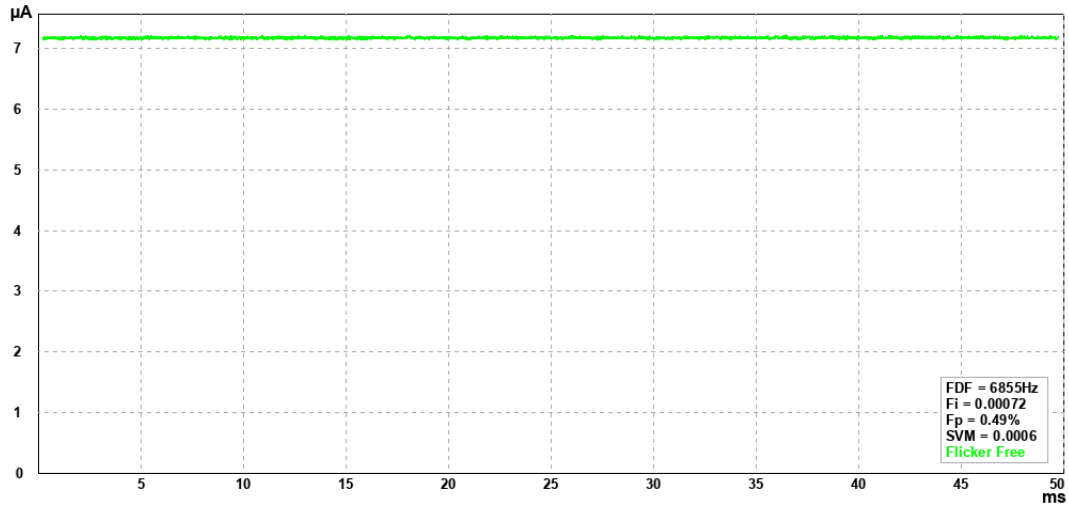

GL SpectroSoft Report
Lighting Research & Measurement Center

Measurement name: *B4612_F_20241118_M_S*
Measurement time: *2024-11-18T11:31:03*
Report time: *2025-01-16*
Device: *GL SPECTIS 1.0 Touch + Flicker*
Sensor Temperature: *28.08°C*

Client name: *LED line PRIME*
Model name: *Oprawa liniowa EXECULINE 30W*
4000K 3900lm 1200mm biała
Item No: *207806*
Serial No.: *35106*
Made by: *Radosław Kośnik*

Flicker

Flicker	6855 Hz
Flicker index	0.000719
Flicker percent	0.49 %
SVM	0.0006

Flicker chart