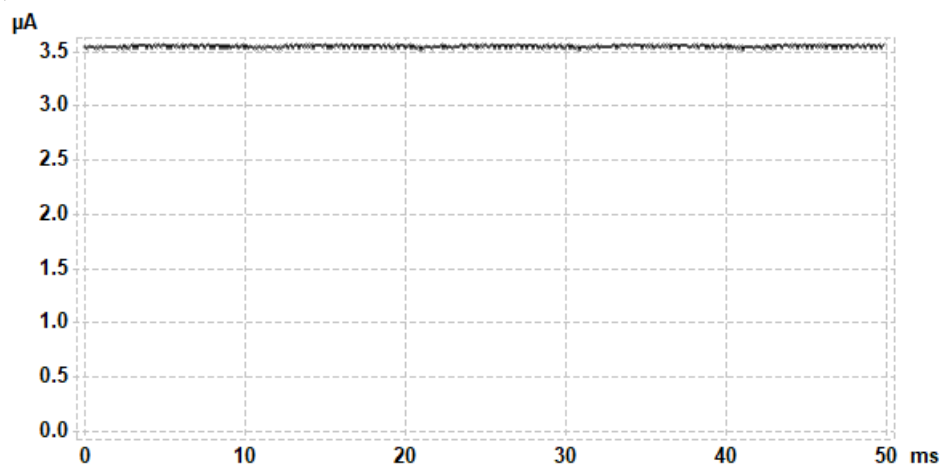

GL SpectroSoft Report
Lighting Research & Measurement Center

Measurement name: 2019-06-13T10:52:14
Measurement time: 2019-06-13 10:52:14
Report time: 2019-06-19 11:33:11

Client name: LED line®
Model name: EasyFix 6W 4000K
Item No: 248788
Serial No.: 48312
Made by: Radosław Kośnik

Flicker

Flicker	99,96 Hz
Flicker index	0,0008193
Flicker percent	0,58 %
SVM	0,0041

Flicker chart