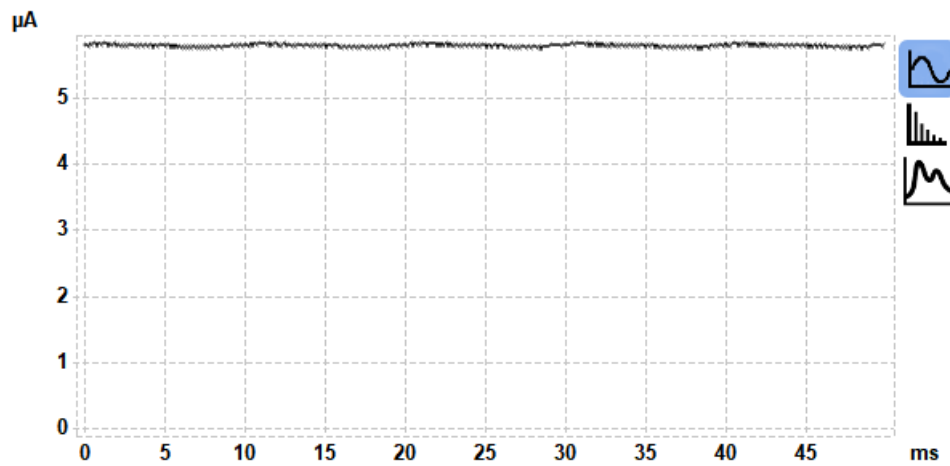

GL SpectroSoft Report
Lighting Research & Measurement Center

Measurement name: 2019-02-15T12:37:44

Client name: LED line[®]

Measurement time: 2019-02-15 12:37:44

Model name: GU10 7W 630lm 2700K

Report time: 2019-02-15 13:59:12

Item No: 247613

Serial No.: 38410

Made by: Radosław Kośnik

Flicker

Flicker	100,04 Hz
Flicker index	0,001291
Flicker percent	0,77 %

Flicker chart

FFT chart