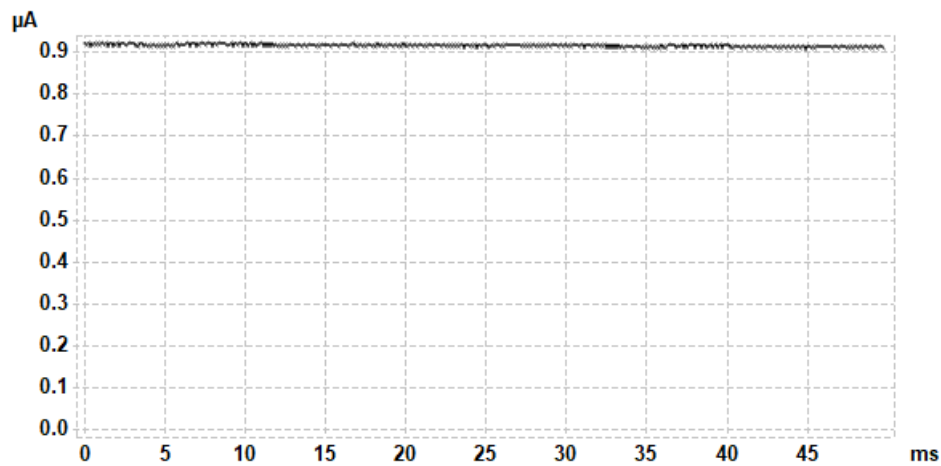

GL SpectroSoft Report  
Lighting Research & Measurement Center

Measurement name: 2019-06-13T12:28:23  
Measurement time: 2019-06-13 12:28:23  
Report time: 2019-06-19 10:28:58

Client name: LED line<sup>®</sup>  
Model name: EasyFix 18W 2700K  
Item No: 248818  
Serial No.: 48312  
Made by: Radosław Kośnik

**Flicker**

Flicker	100,14 Hz
Flicker index	0,004068
Flicker percent	1,89 %
SVM	0,0037

**Flicker chart**

**FFT chart**