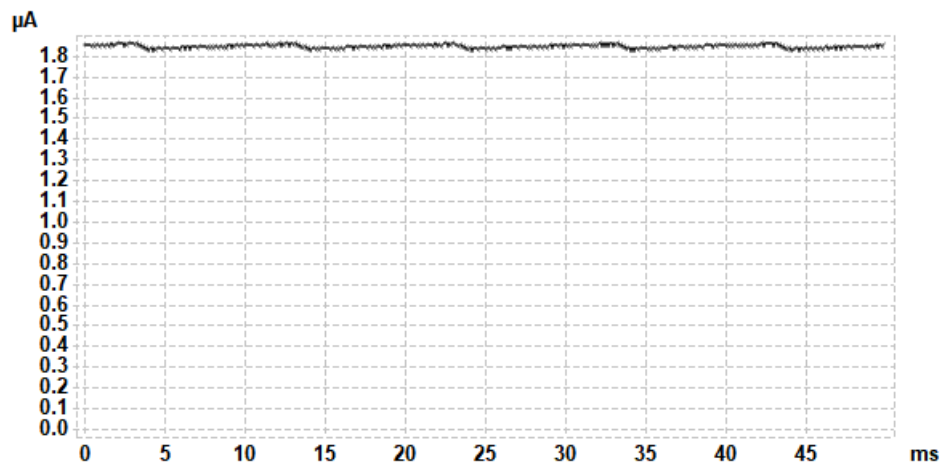

GL SpectroSoft Report
Lighting Research & Measurement Center

Measurement name: 2019-05-13T07:05:28
Measurement time: 2019-05-13 07:05:28
Report time: 2019-05-13 10:12:39

Client name: LED line®
Model name: Panel kwadrat 36W 2880lm 4000K
Item No: 248863
Serial No.: 35909
Made by: Radosław Kośnik

Flicker

Flicker	100,02 Hz
Flicker index	0,001953
Flicker percent	1,21 %
SVM	0,019

Flicker chart

FFT chart