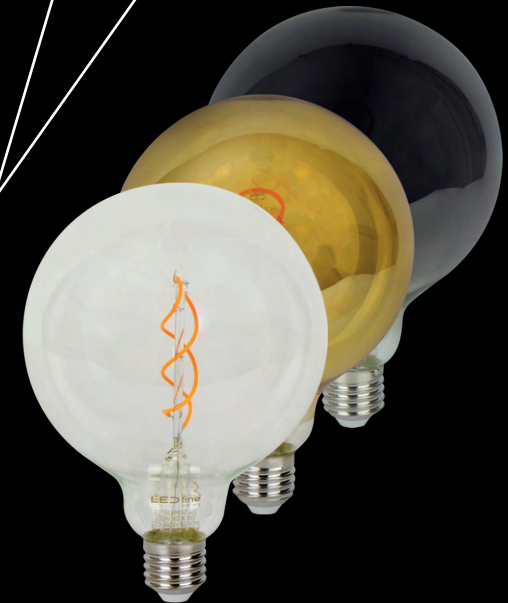

LED BULBS FILAMENT

LED line

T. +48 29 764 77 00
E. export@ledline.pl
www.ledline.eu

LEDIN Group Sp. z o.o.
Dębowa 1
07-410 Tobolice
NIP. 7582278888
REGON. 141680103